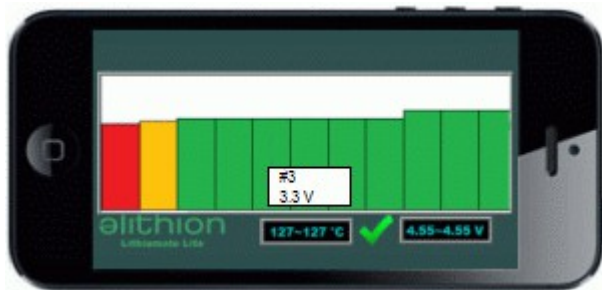

State of Charge, pack current, pack voltage, individual cell voltages, temperatures, and general battery status are quickly accessible through various screens. The data are also plotted and stored in a log for further analysis.